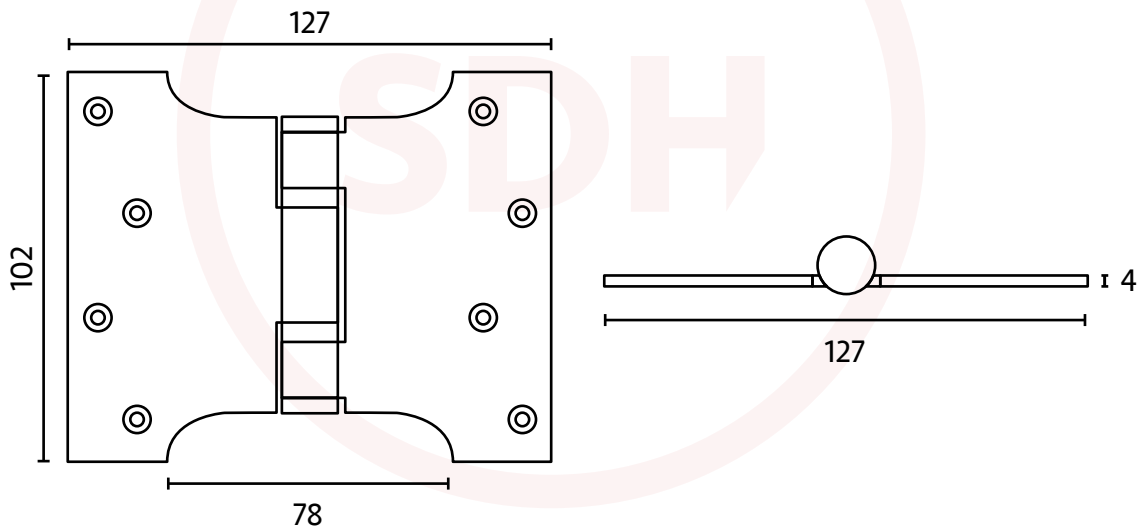

102 x 78 x 127mm Parliament Hinge

SASH + DOOR
HARDWARE