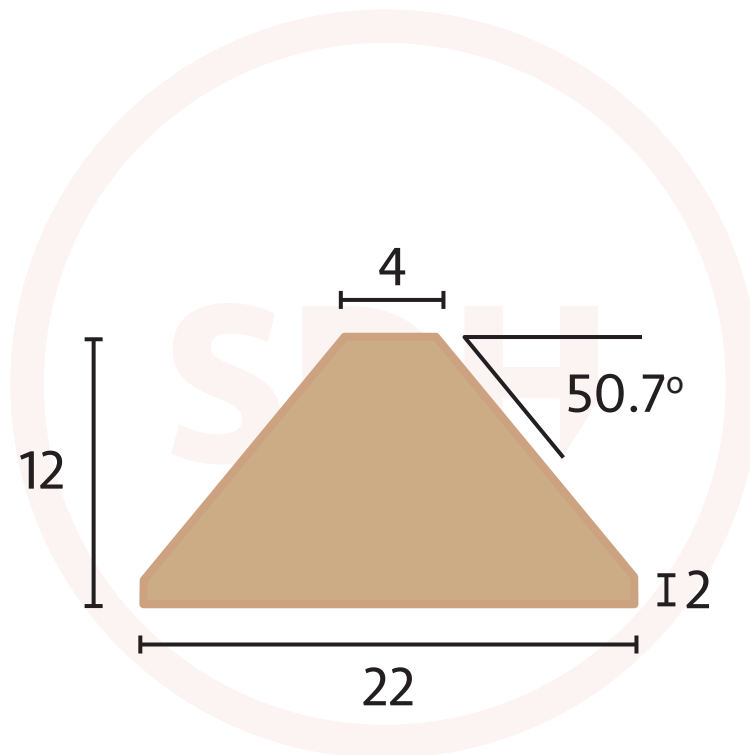

# Accoya Georgian Bar (3m) - 22mm x 12mm

SASH + DOOR  
HARDWARE