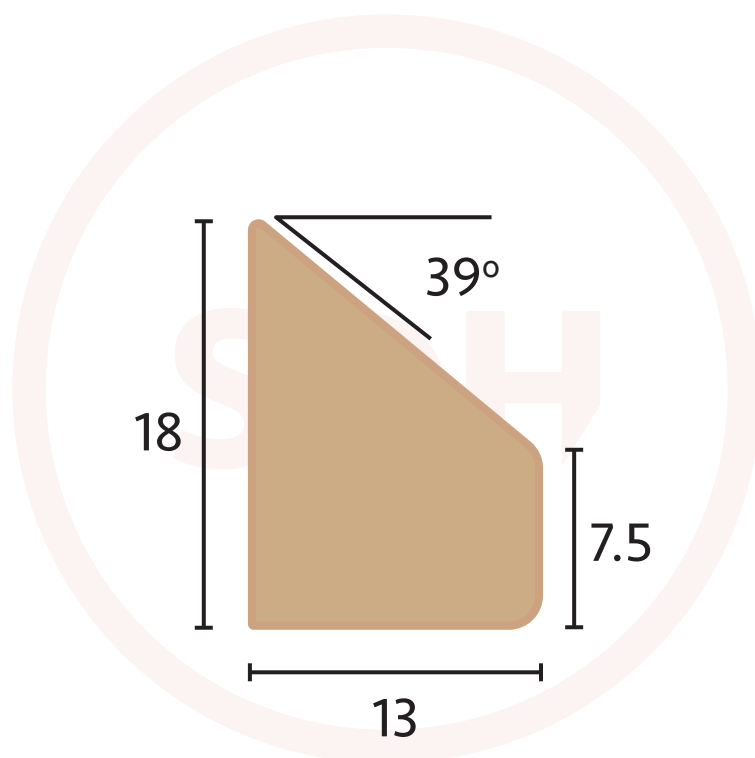

## Accoya Glazing Bead (3m) - 18mm x 13mm

SASH + DOOR  
HARDWARE