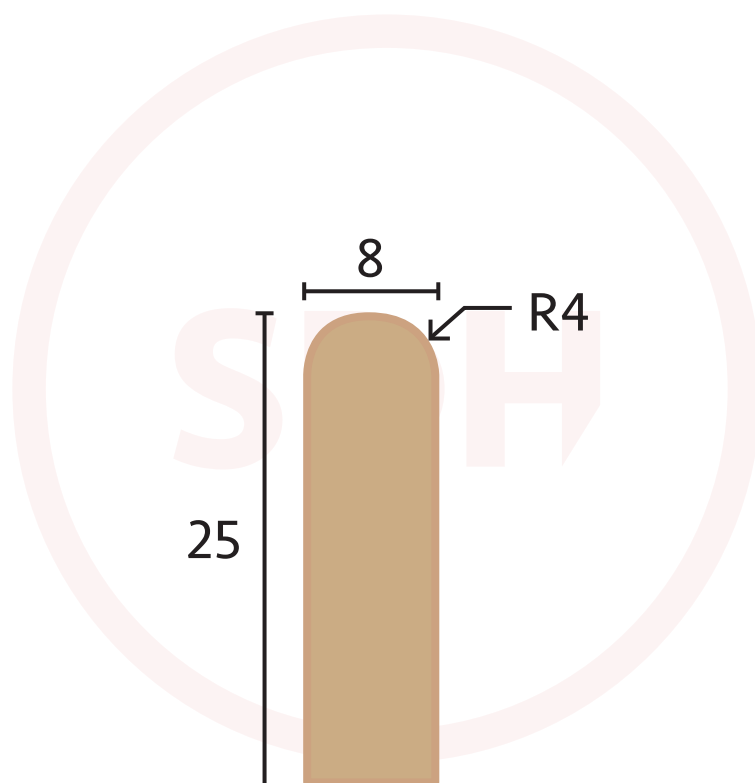

## Accoya Parting Bead (3m) - 8mm x 25mm

SASH + DOOR  
HARDWARE