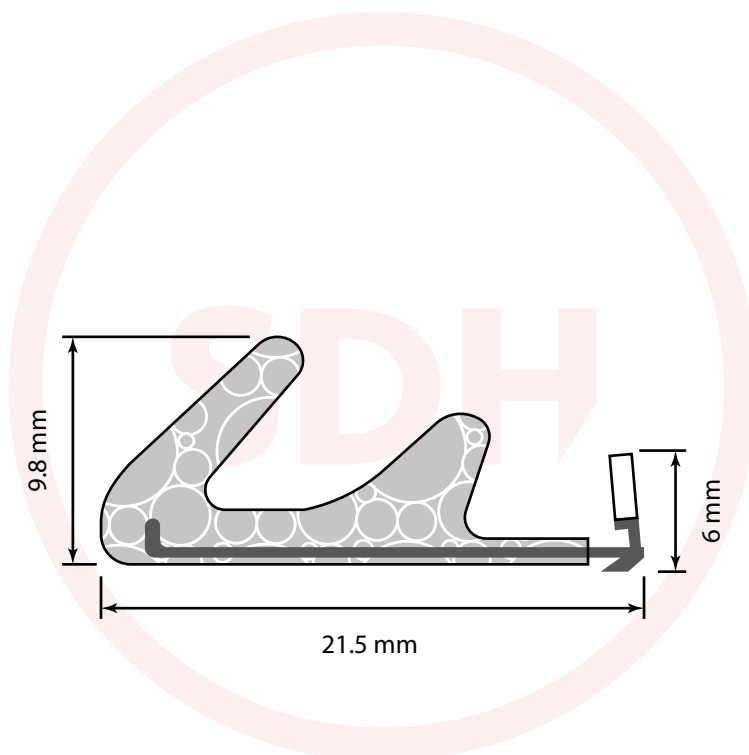

Aquamac 3091

- Brown, White or Black
- Seal gap: 4mm - 8mm
- Groove size: 4mm x 7.5mm
- Rebate height: 15mm

Schlegel

SASH + DOOR
HARDWARE