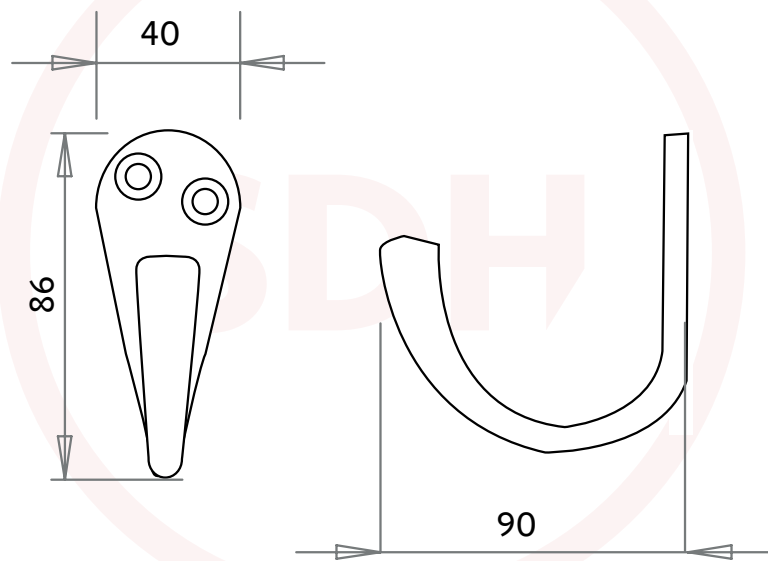

Dart Beehive Single Robe Hook

86mm x 90mm

SASH + DOOR
HARDWARE