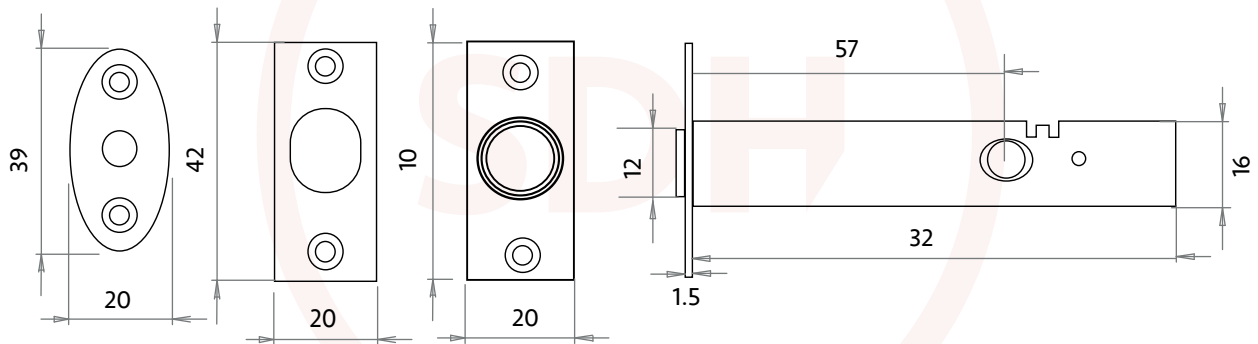

Mortice Rack Bolt 57mm Backset

SASH + DOOR
HARDWARE