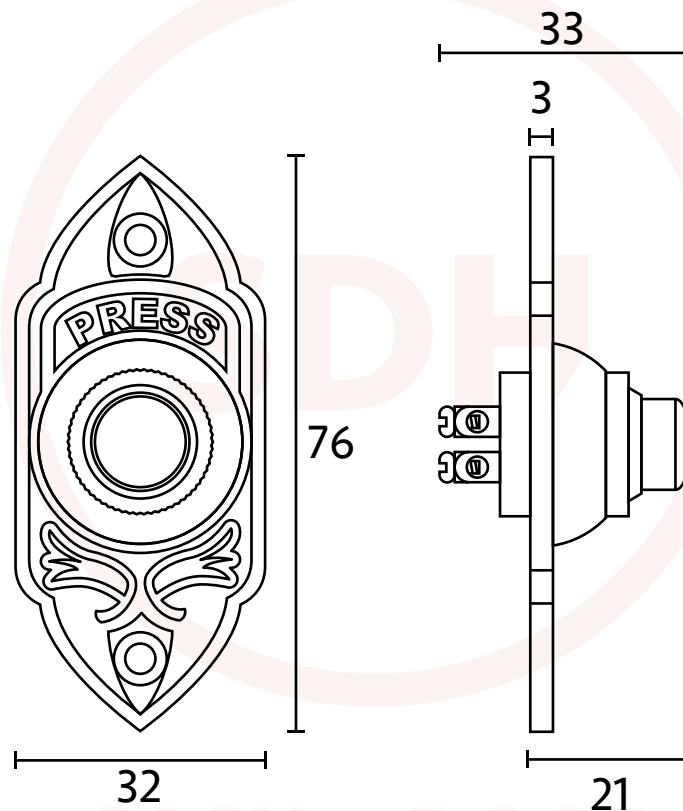

Dart Cast Brass Period Oblong Bell Push - 76mm

SASH + DOOR
HARDWARE