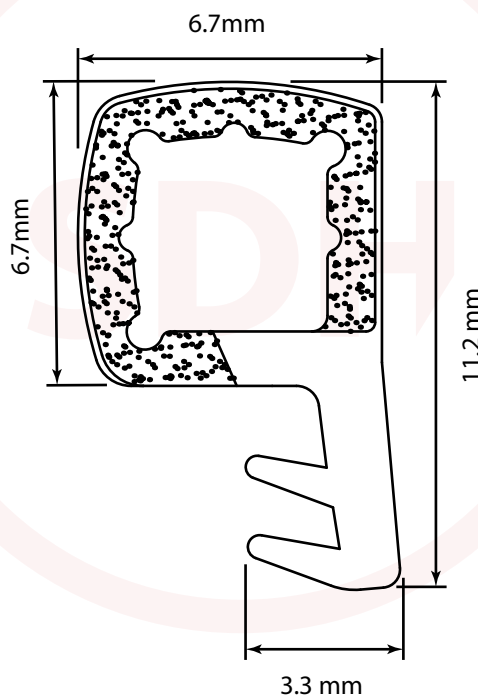

Deventer SP63 Compression Weatherseal

SASH + DOOR
HARDWARE

Approximate Size: