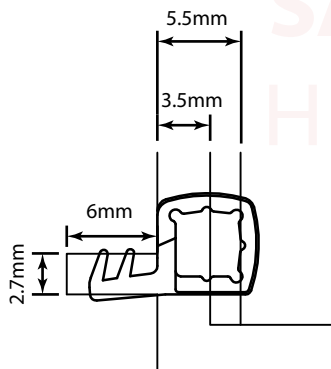

Deventer SP63 Compression Weatherseal

SASH + DOOR
HARDWARE

Approximate Size: