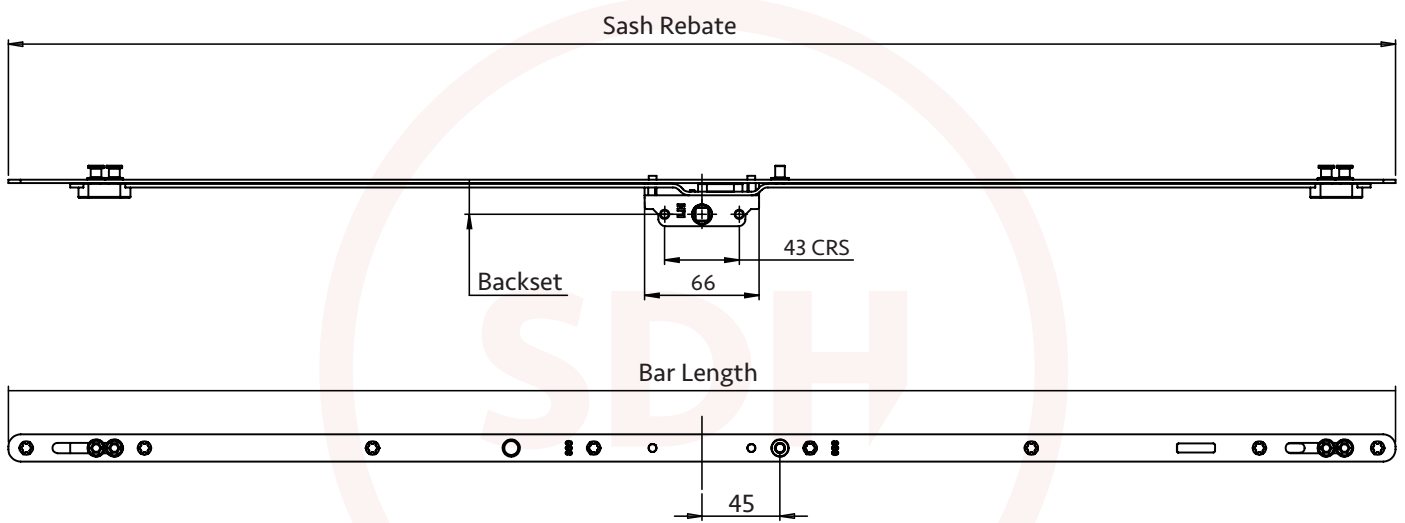

ERA Double Cam Window Lock - 22mm Backset

SASH + DOOR

SKU	Backset	Bar Length	Anti-Lift Pin 'A'	Sash Rebate	Double Cam Sets
ERA230	22mm	230mm	45mm	250mm - 450mm	2*
ERA400	22mm	400mm	45mm	451mm - 650mm	2*
ERA600	22mm	600mm	45mm	651mm - 850mm	2*
ERA800	22mm	800mm	45mm	851mm - 1050mm	3
ERA1000	22mm	1000mm	45mm	1051mm - 1250mm	3
ERA1200	22mm	1200mm	45mm	1251mm - 1450mm	3

*No central cam set