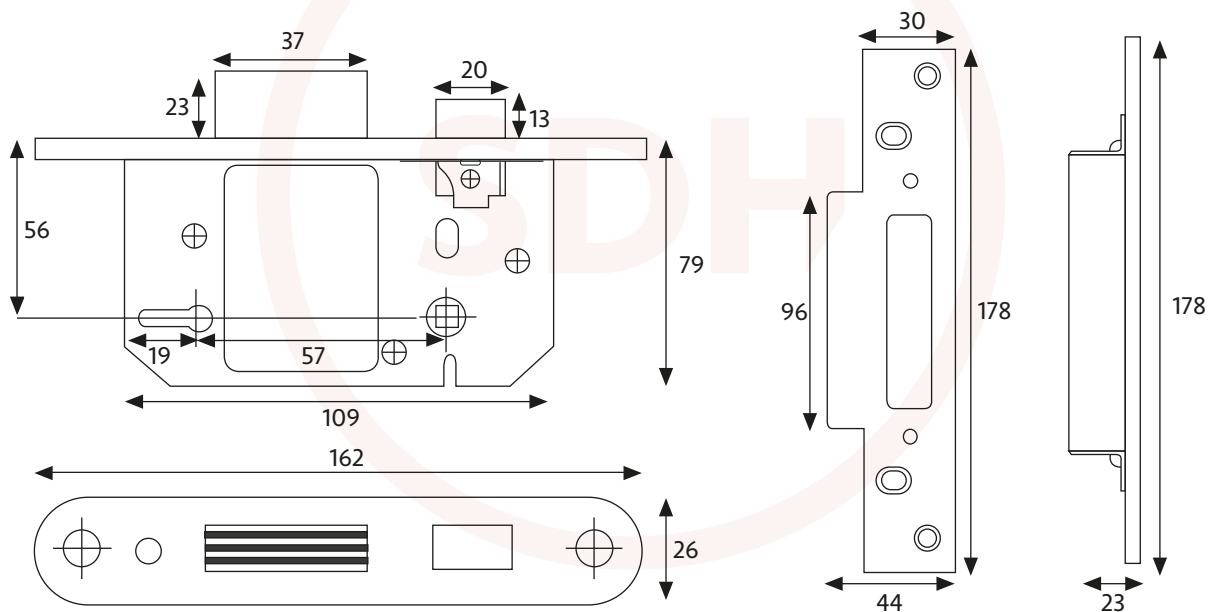

ERA Fortress 3 Inch Sashlock

SASH + DOOR
HARDWARE