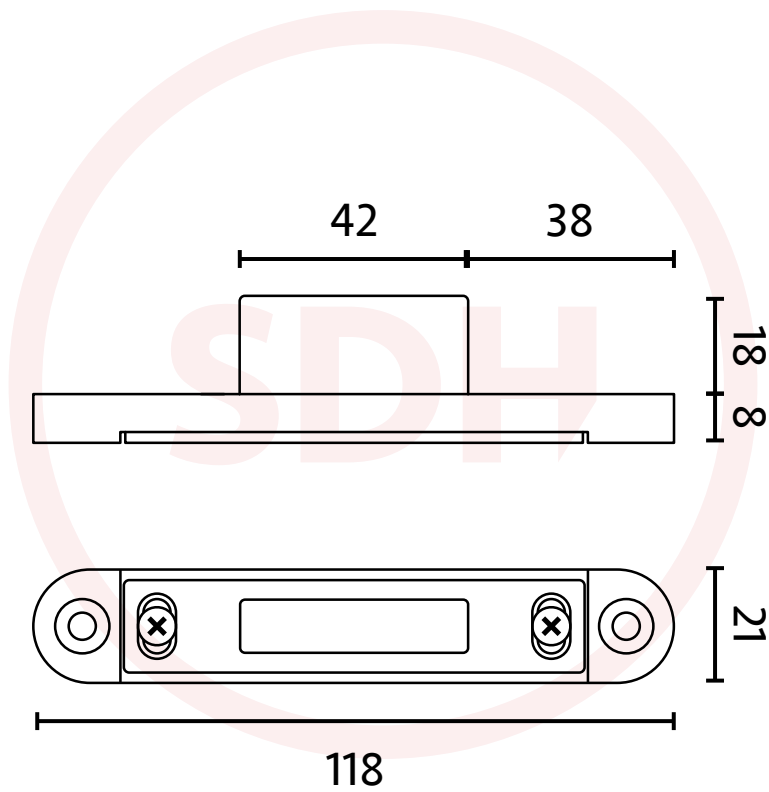

Technical Details

ERA-TSK Timber Shootbolt Keep

SASH + DOOR
HARDWARE