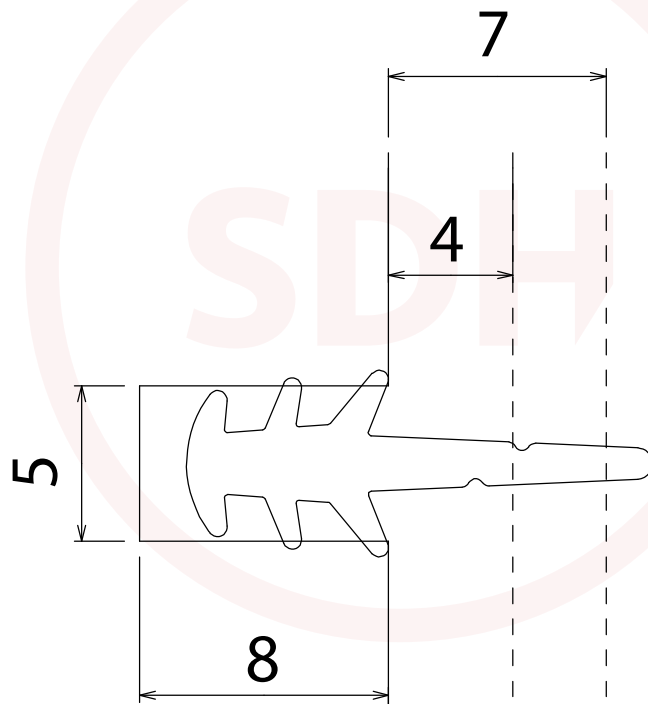

Flipex Wiper Joinery Seal

- Seal gap: 4mm - 7mm
- Groove size: 5mm x 8mm

SASH + DOOR
HARDWARE