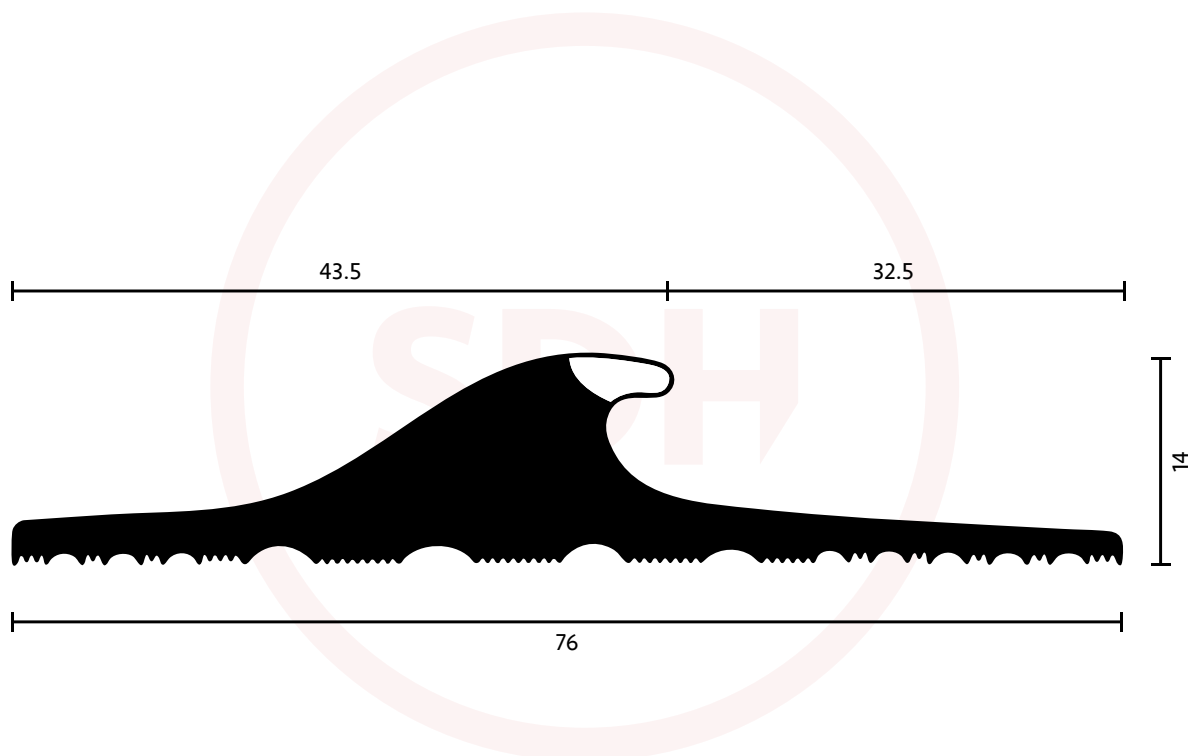

# Exitex Rubber Garage Threshold Seal Kit - 2515mm

SASH + DOOR  
HARDWARE