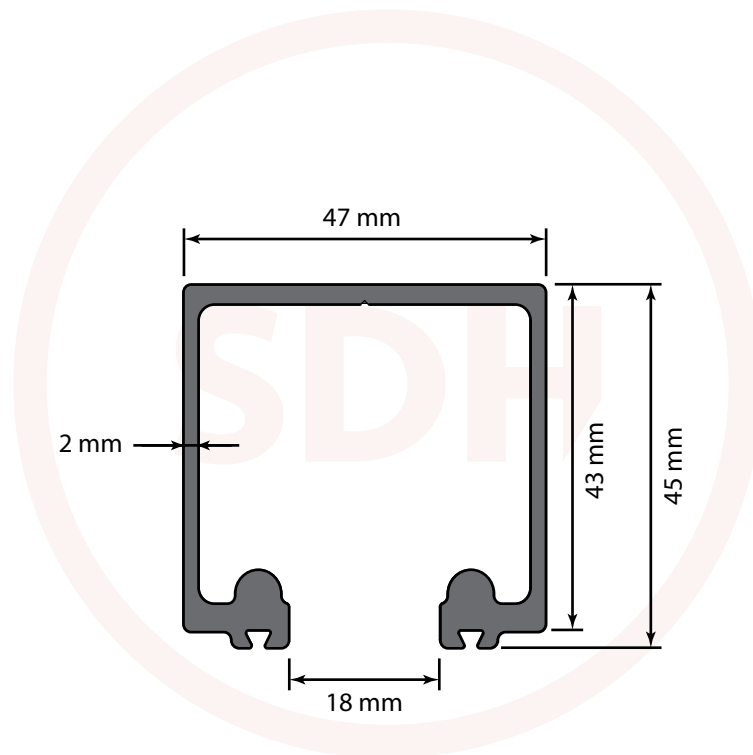

Henderson 180 Anodised Aluminium Track

SASH + DOOR
HARDWARE