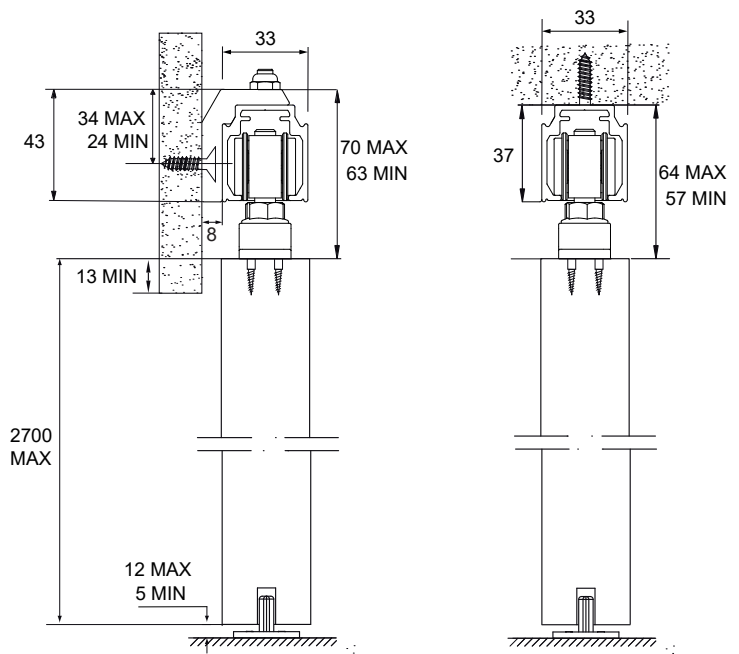

Standard Husky 120 Pro Kit Includes:

- Anodised aluminum track with mounting holes for soffit (ceiling) or face (wall) installation
- Hangers
- Easy Access Apron Plate
- Wall Brackets
- End Caps
- Clip Stop
- Guide

* min. door width of 600mm required

Kit and Door Specification

Kit Short Code	Track Length	Max. Door Height	Max. Door Width	Max. Door Thickness	kg
HP120/15A	1500mm	2700mm	800mm	20-45mm	< 120kg
HP120/18A	1800mm	2700mm	950mm	20-45mm	< 120kg
HP120/20A	2000mm	2700mm	1000mm	20-45mm	< 120kg
HP120/25A	2500mm	2700mm	1250mm	20-45mm	< 120kg
HP120/30A	3000mm	2700mm	1500mm	20-45mm	< 120kg