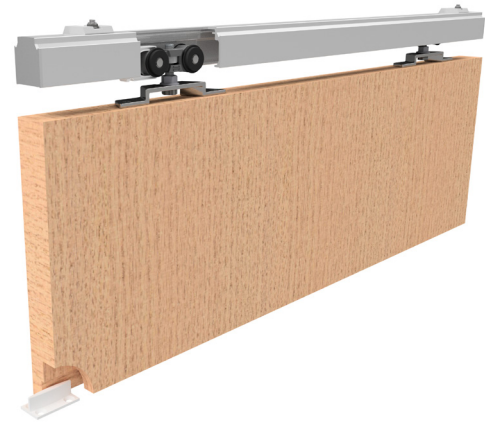

HUSKY 120 PRO

HENDERSON

DATA SHEET

Husky 120 Pro is a robust smooth running straight sliding system ideal for creating room dividers. Suitable for both wooden and metal doors up to 120kg the system has low initial friction and is easy to install. There is a range of products including fittings kits and soft close to complete your sliding door system.

Standard Husky 120 Pro Kit Includes:

- Anodised aluminum track with mounting holes for soffit (ceiling) or face (wall) installation
- Hangers
- Easy Access Apron Plate
- Wall Brackets
- End Caps
- Clip Stop
- Guide