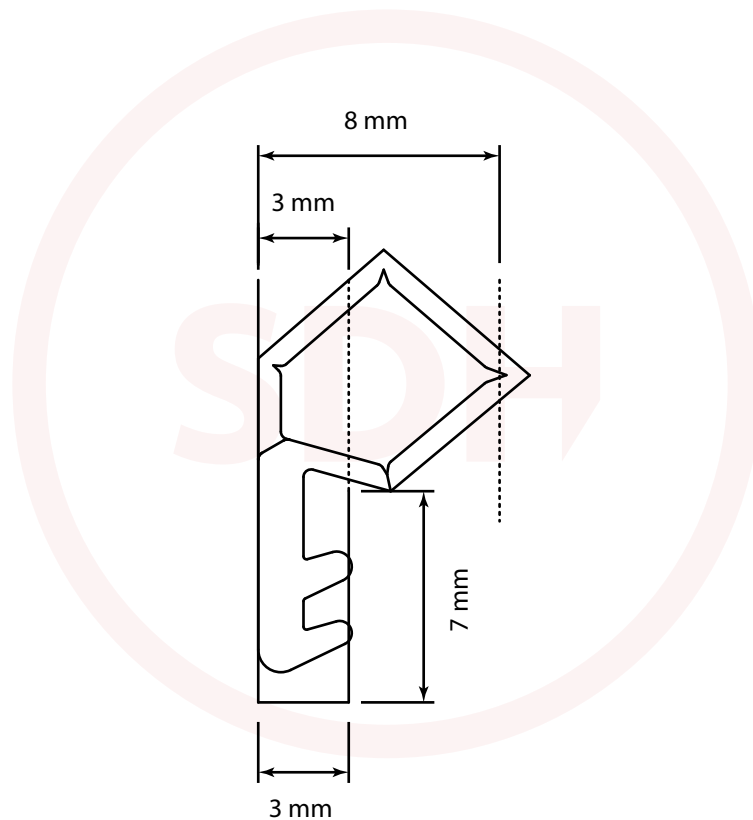

JOSC 9mm Joinery Seal

SASH + DOOR
HARDWARE