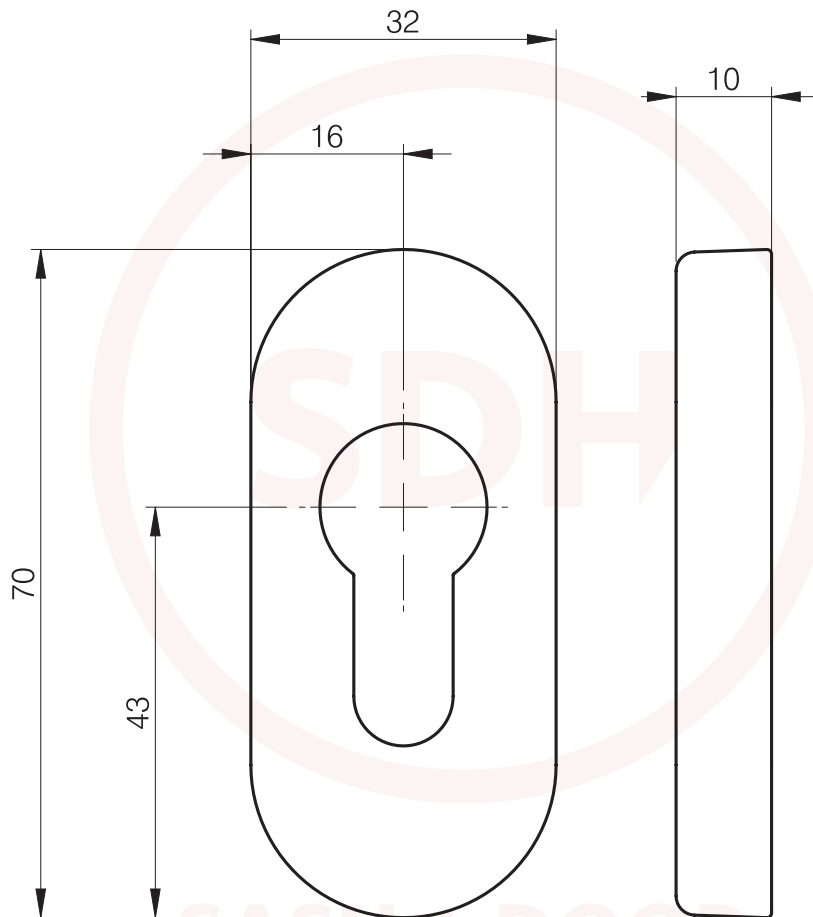

M-EE Escutcheon

Fixing plate on reverse