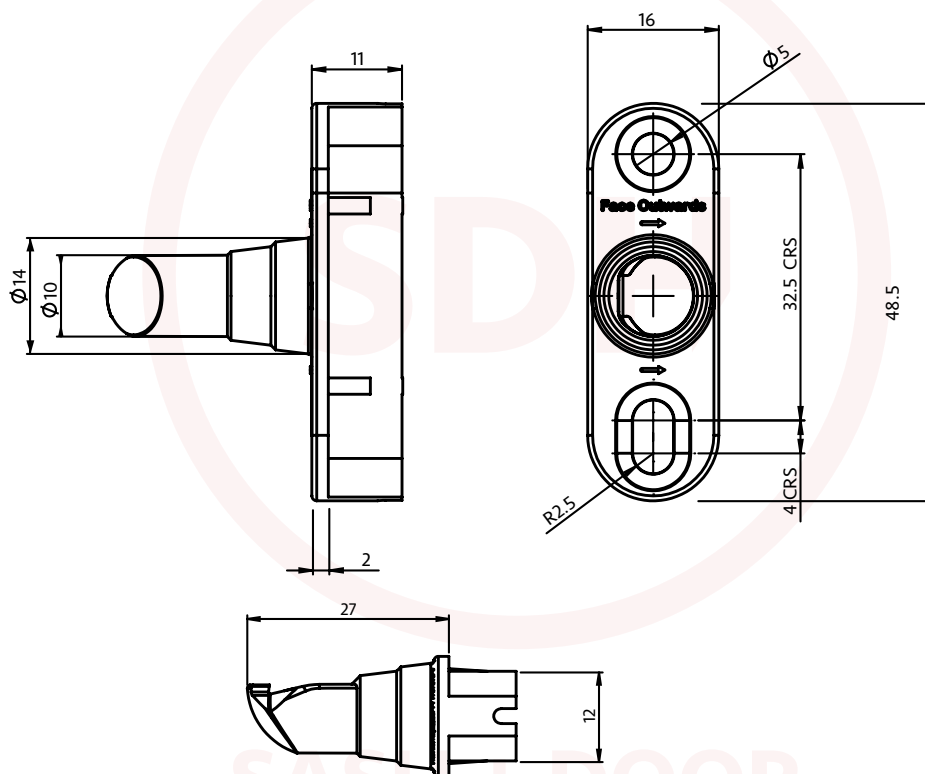

Window Hinge Bolt

SASH + DOOR
HARDWARE