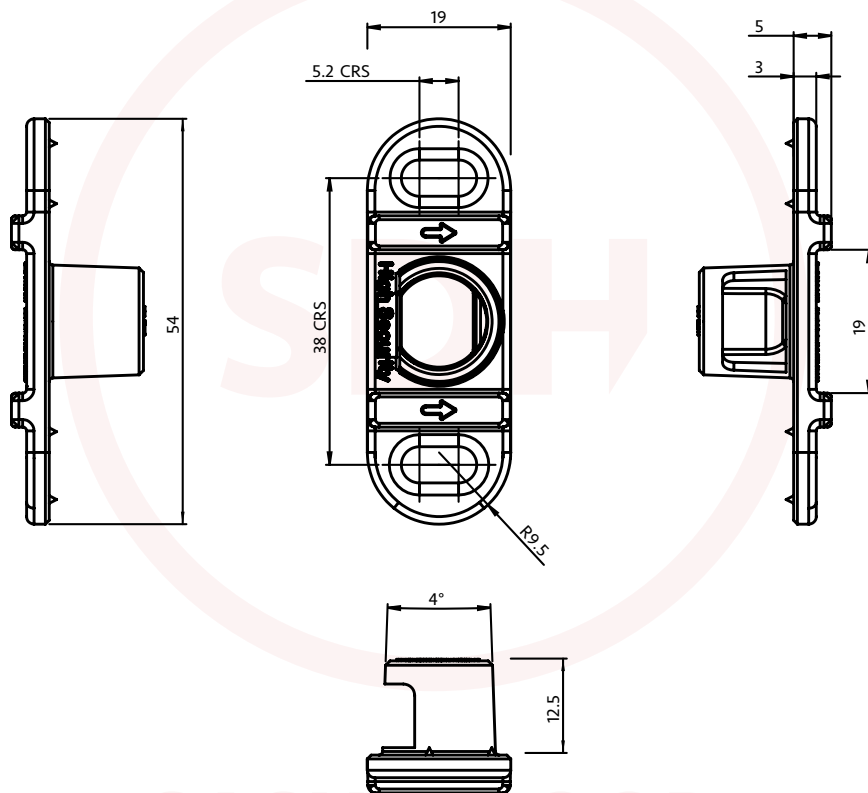

Window Hinge Keep

SASH + DOOR
HARDWARE