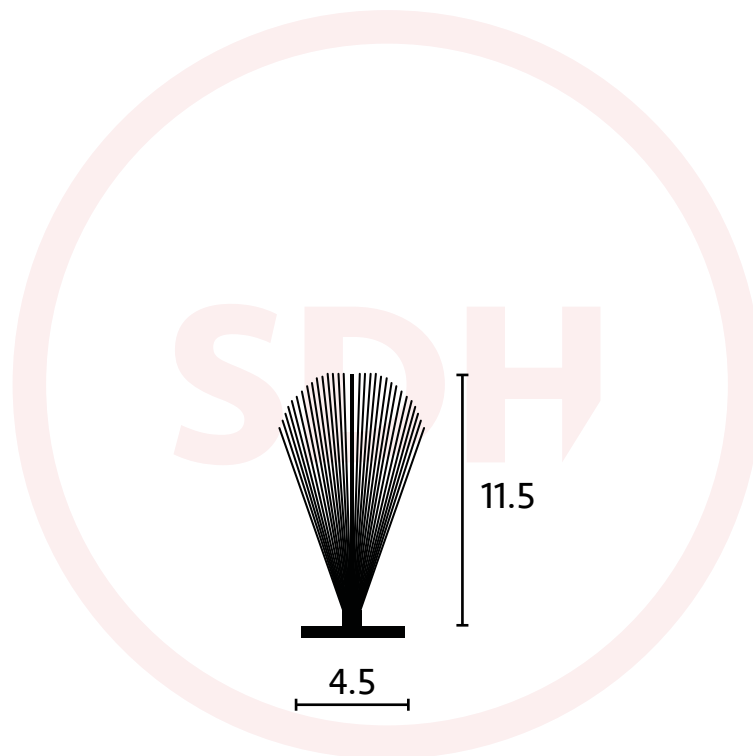

## Technical Details

---

### Brush Pile Seal - 4.8mm x 11.5mm (50m coil) - White (with fin)

- White
- 4.8mm base
- 11.5mm height

SASH + DOOR  
HARDWARE