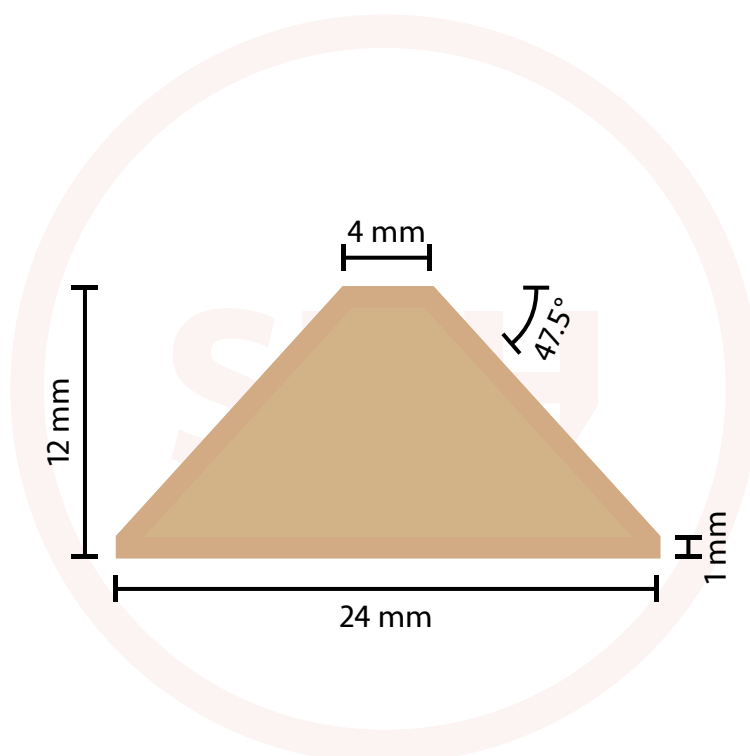

# Qwood® Georgian Bar - 4mm x 24mm Base

SASH + DOOR  
HARDWARE