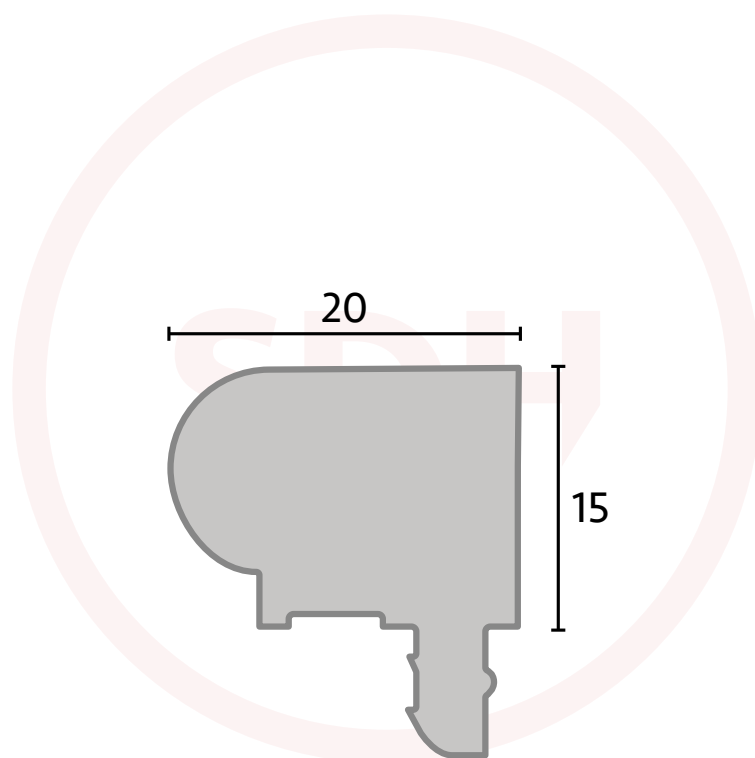

Qwood Clip In Staff Bead

20x15mm (3m) - No Imply

SASH + DOOR
HARDWARE