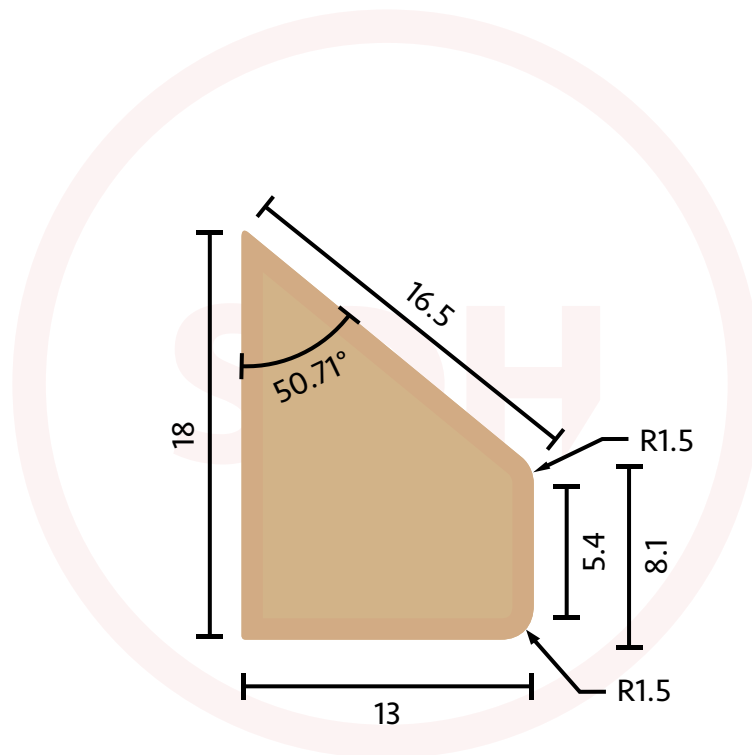

# Qwood® Pinned Glazing Bead - 18mm x 13mm

SASH + DOOR  
HARDWARE