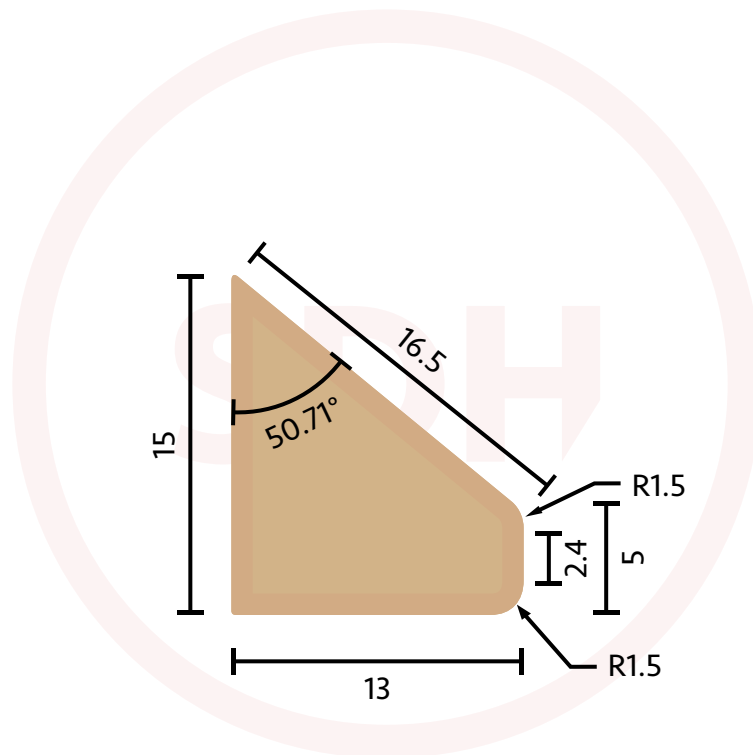

# Qwood® Pinned Glazing Bead - 15mm x 13mm

SASH + DOOR  
HARDWARE