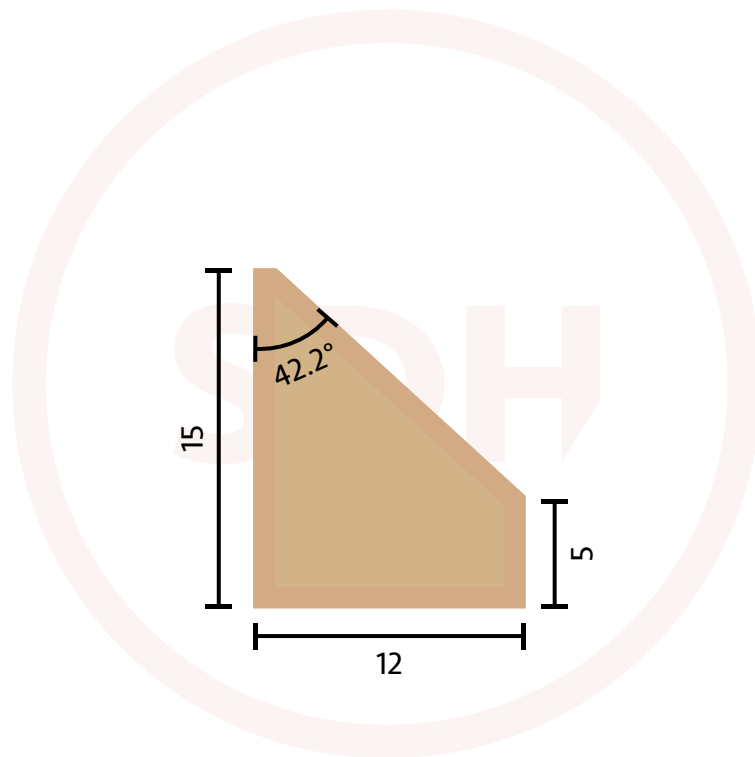

Qwood® Pinned Glazing Bead - 12mm x 15mm

SASH + DOOR
HARDWARE