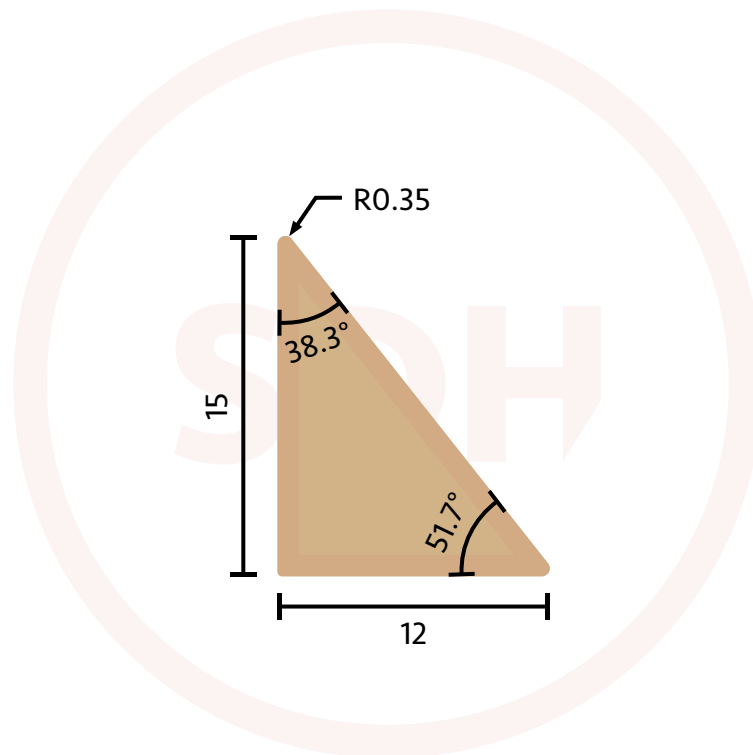

Qwood® Pinned Glazing Bead - 15mm x 12mm

SASH + DOOR
HARDWARE