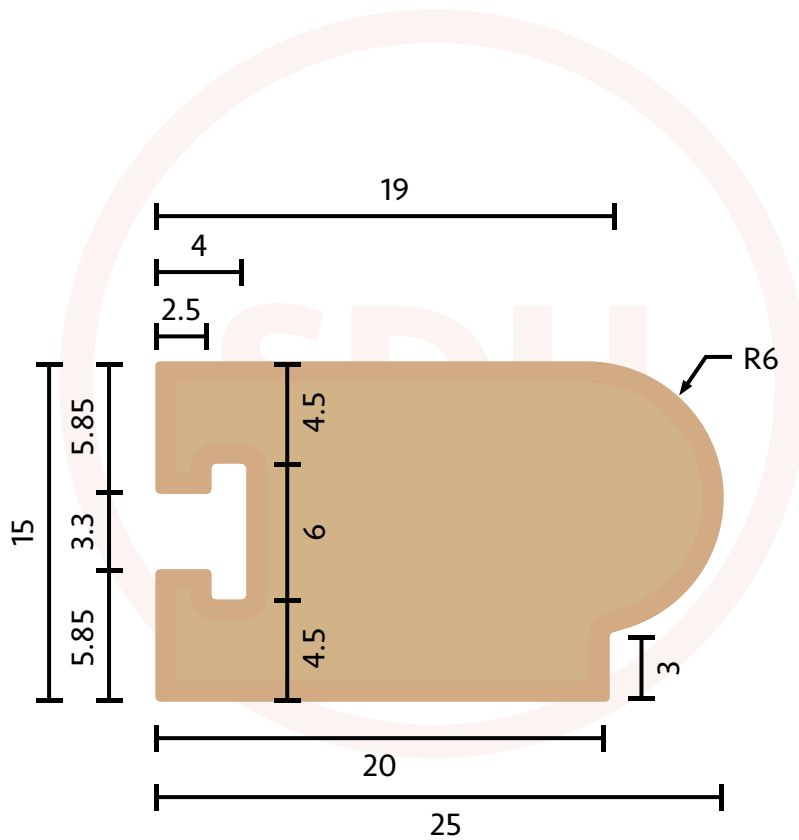

Qwood® Staff Bead - 25mm x 15mm

SASH + DOOR
HARDWARE