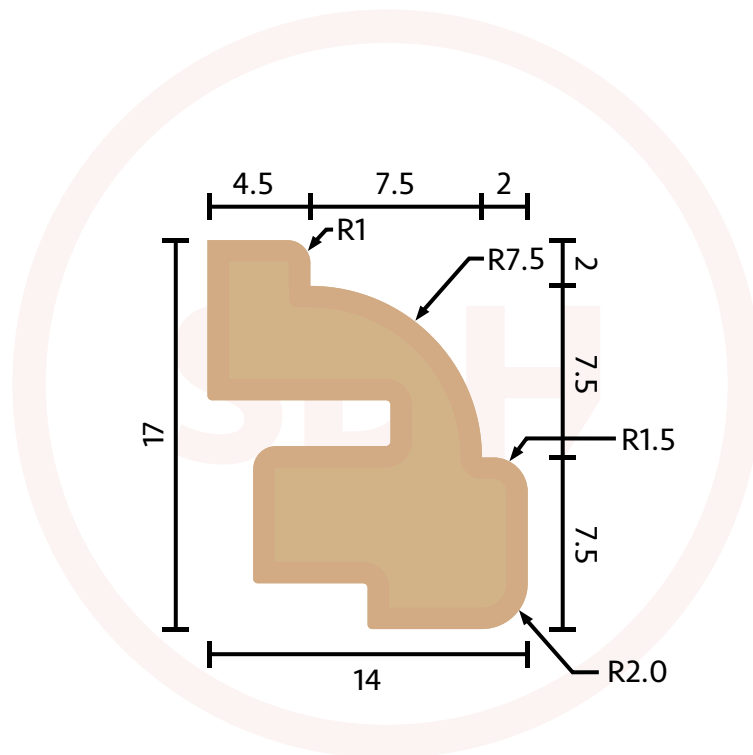

Qwood® SD2 Clipped Glazing Bead

SASH + DOOR
HARDWARE