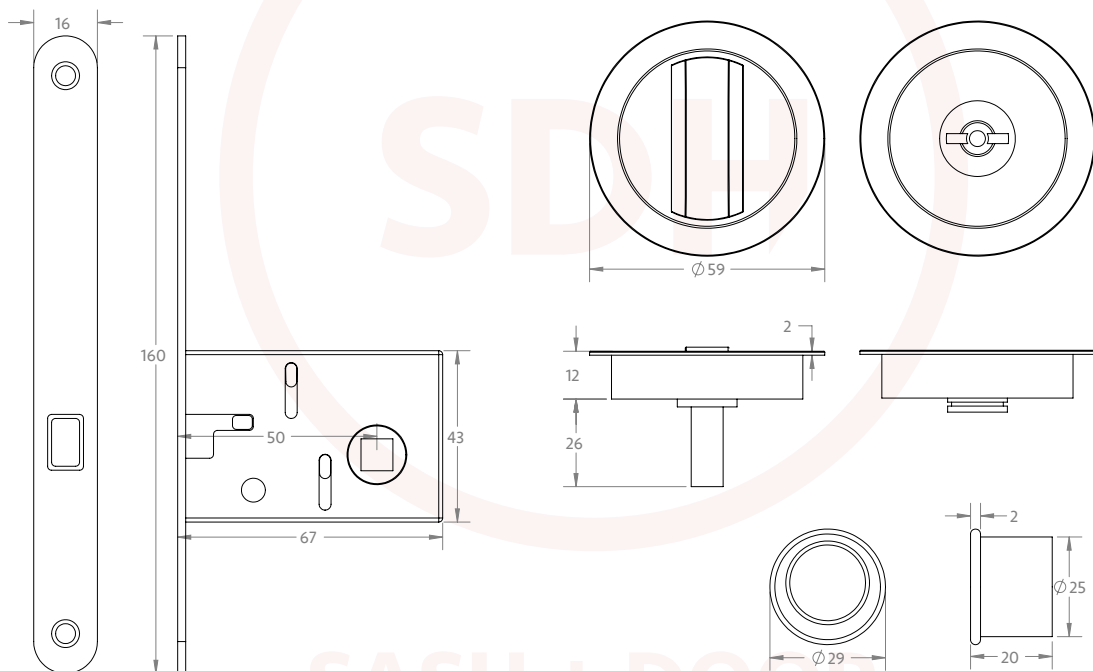

Sliding Pocket Door Lock Set (40-45mm)

SASH + DOOR
HARDWARE