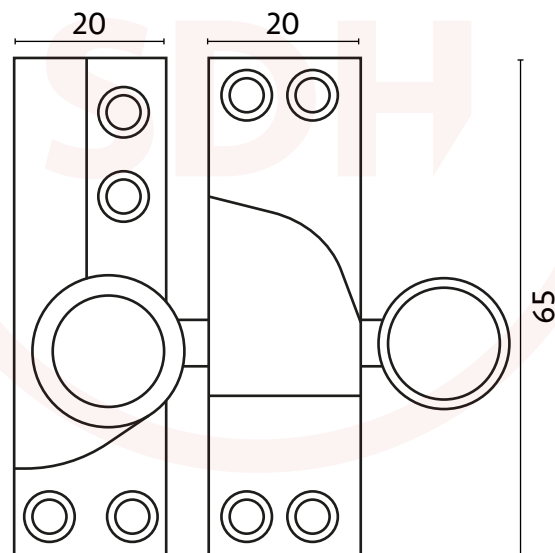

Sash Heritage Straight Arm Fastener Knurled Knob - (Non Locking)

NOTE : This product is made from Cast Brass and manufactured using the Traditional Sand Cast method. The items requiring a Lacquer protection are protected using the Electrophoretically Lacquered process giving a very attractive long-lasting product. When cleaning the product, use a cloth soaked in warm soapy water and dry off using clean dry cloth - Do not use any chemical cleaners as this will harm the product and will break down the lacquer and tarnish the product. Due to the nature of the manufacturing process, a tolerance of + / - 5 % must be allowed on the weight and dimensions given on this product.