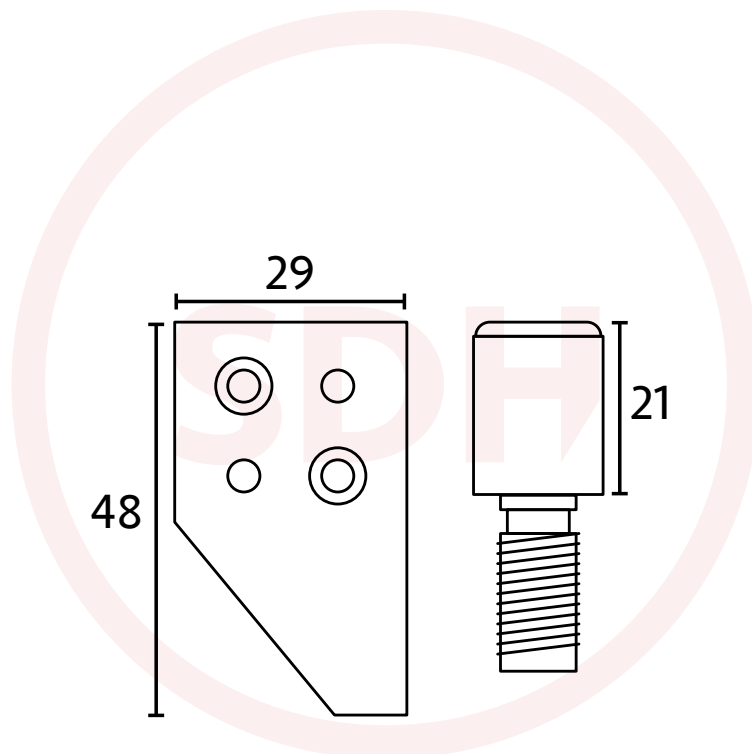

Sash Heritage 21mm Roller Stop

SASH + DOOR
HARDWARE