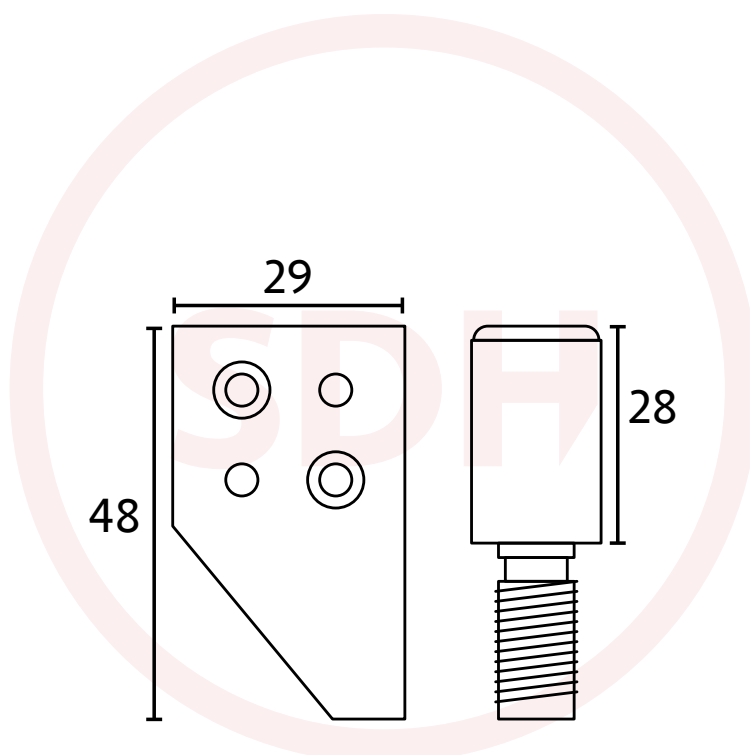

28mm Roller Stop

SASH + DOOR
HARDWARE