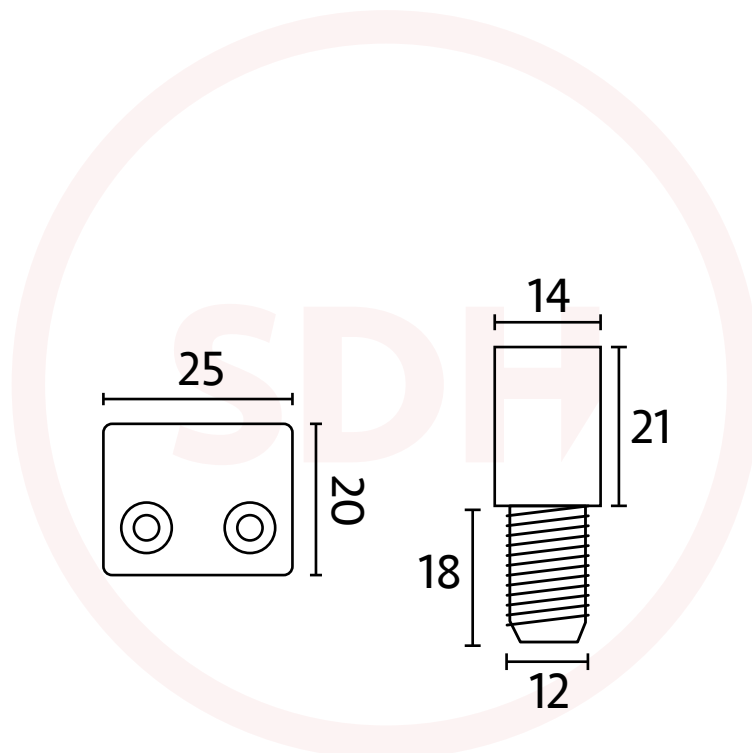

Sash Heritage Slim Sash Stop with Key & 2 Inserts -20mm

SASH + DOOR
HARDWARE