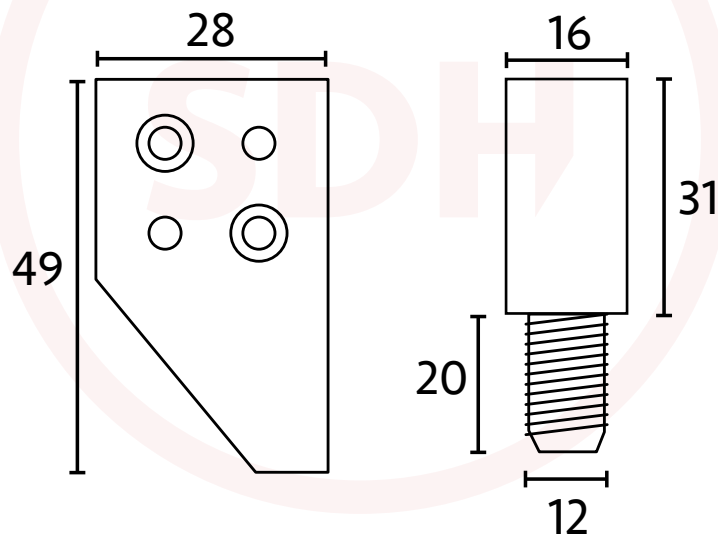

# Sash Heritage Solid Sash Stop 31mm with 2 inserts - No Key

SASH + DOOR  
HARDWARE