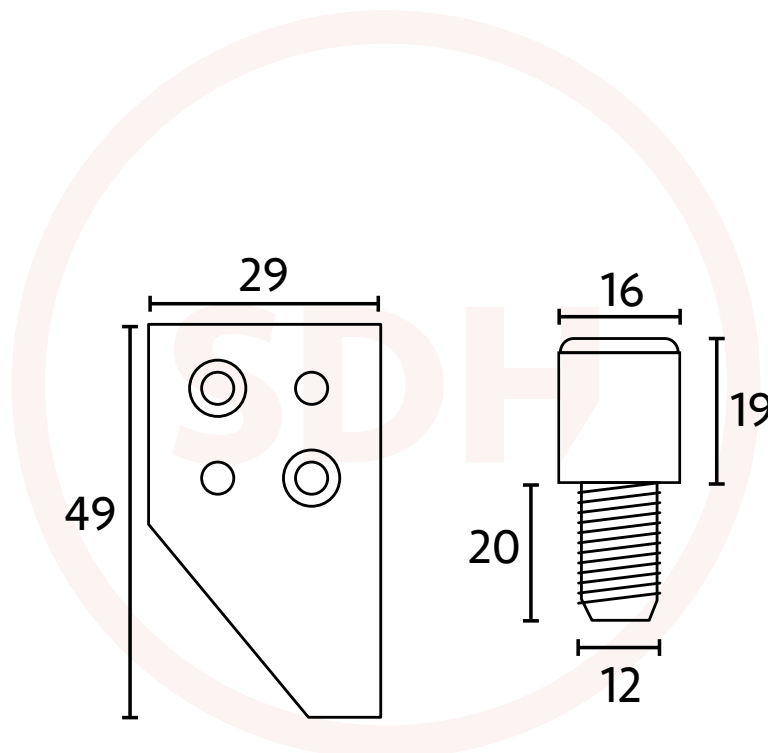

# Sash Heritage Sash Stop with Key & 2 Inserts - 19mm

SASH + DOOR  
HARDWARE