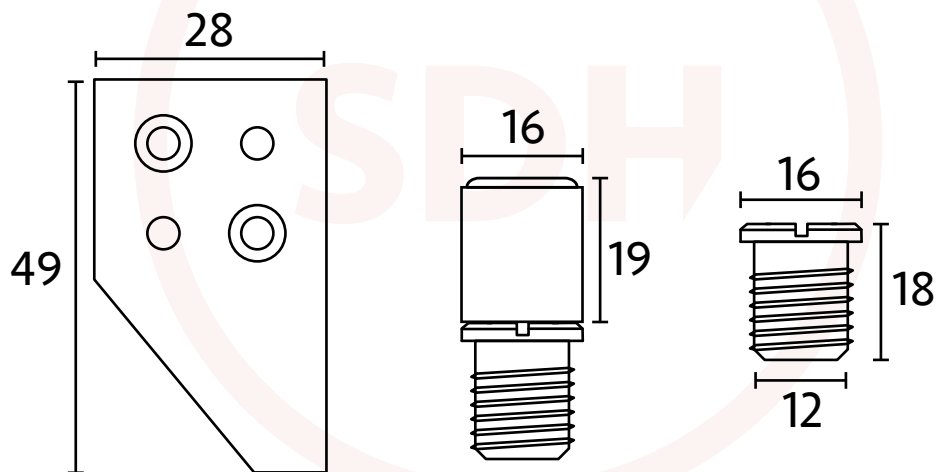

# Sash Heritage Sash Stop 19mm with 100mm Key and 2 Inserts

SASH + DOOR  
HARDWARE