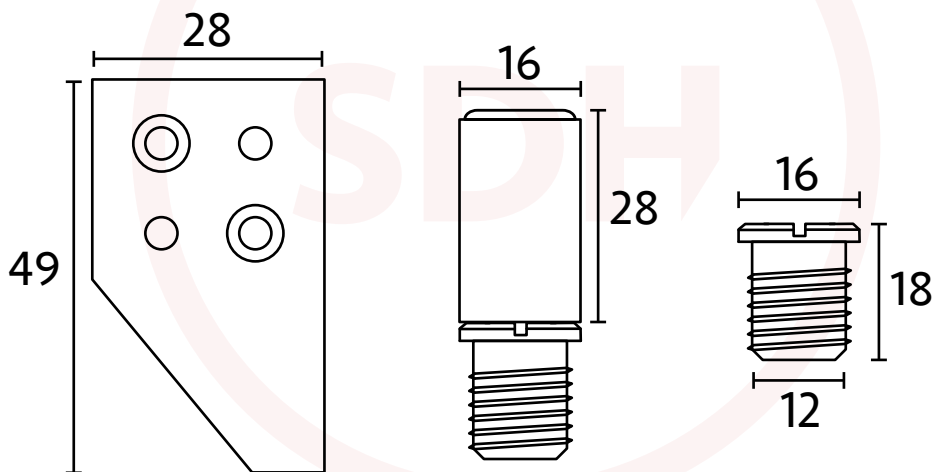

Sash Heritage Sash Stop 26mm with 100mm Key and 2 Inserts

SASH + DOOR
HARDWARE