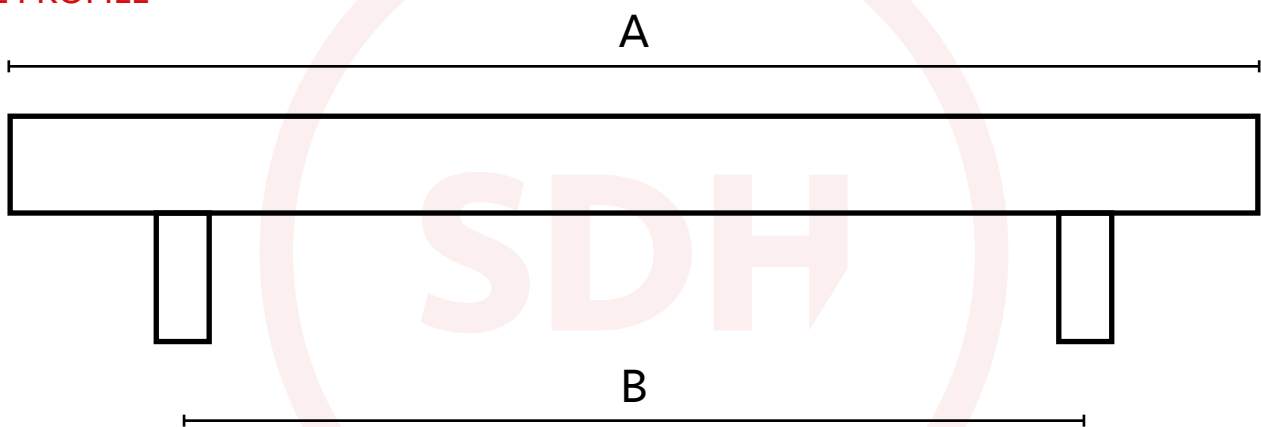

## Technical Details

# SOX Straight Guardsman Stainless Steel Pull Handle

- 304 Stainless Steel
- 32mm diameter
- For single handle use invisible fixings for handles both sides use back to back fixings
- Priced per handle

A	B
600mm	400mm
800mm	560mm
1000mm	700mm
1200mm	900mm
1400mm	1000mm
1600mm	1200mm
1800mm	1300mm

### SIDE PROFILE