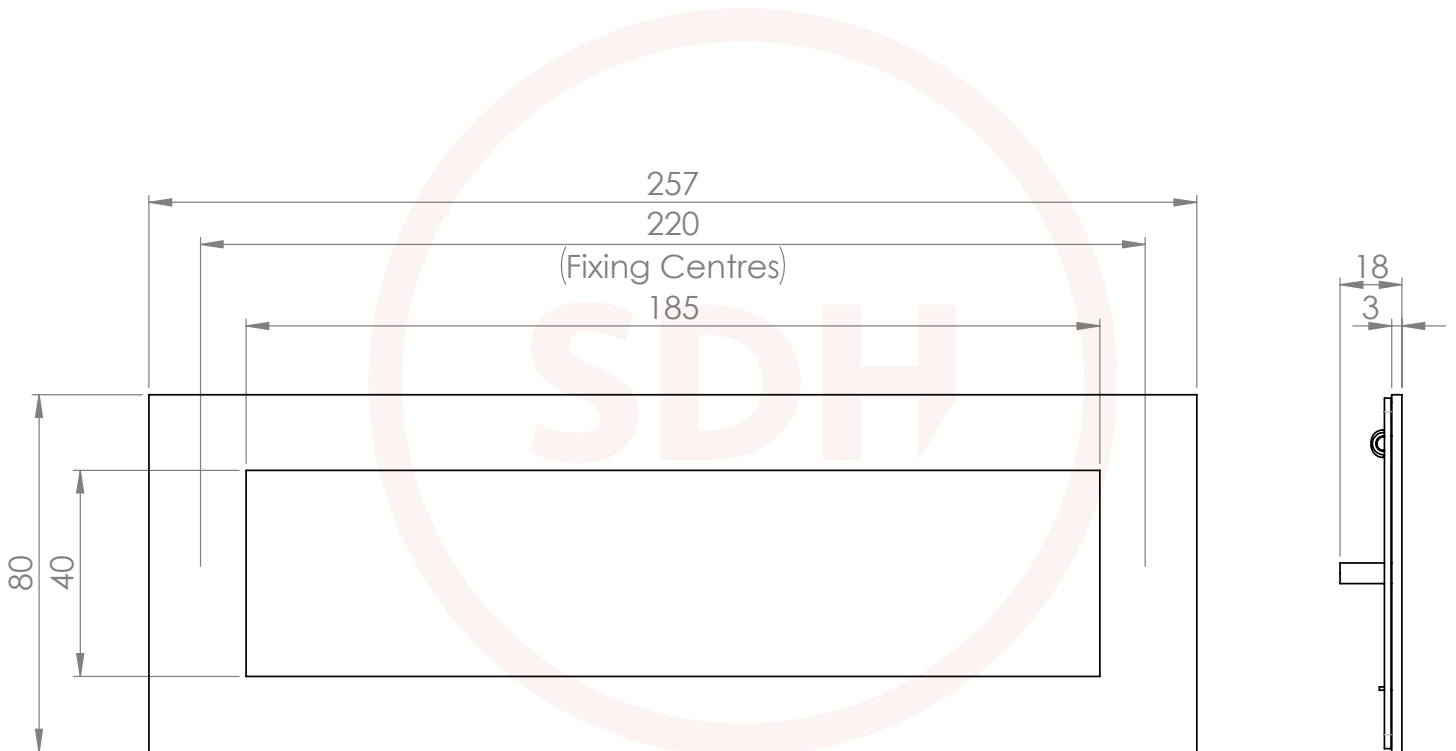

SOX 316 Stainless Steel Letterplate (257x80x3mm)

SASH + DOOR
HARDWARE