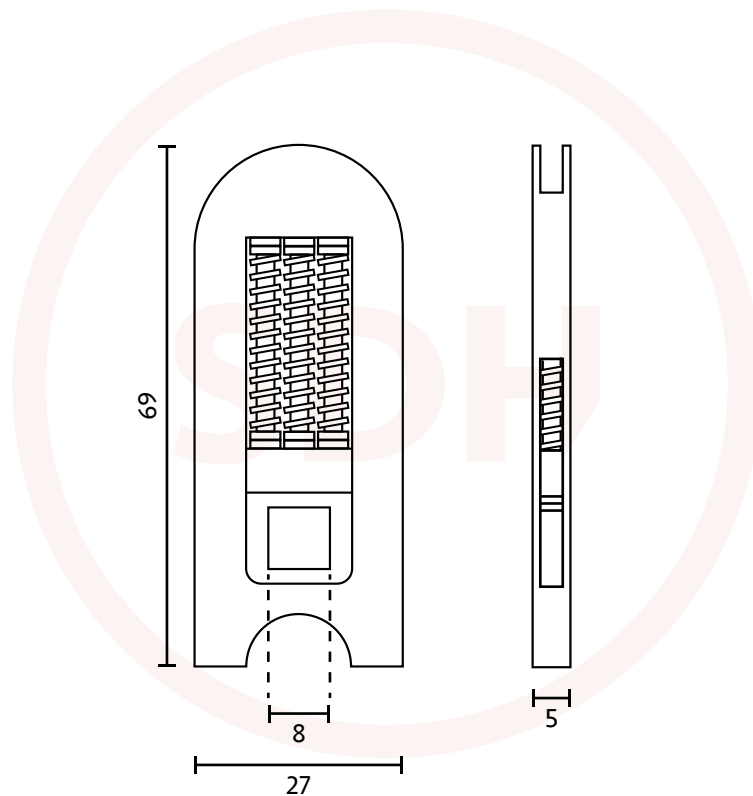

Spring Cassette

SASH + DOOR
HARDWARE