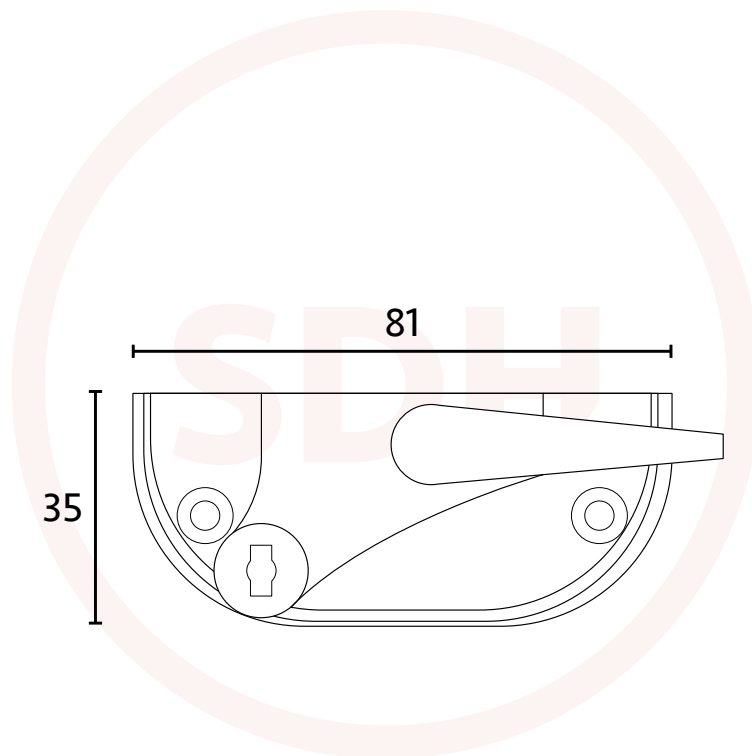

SSF20 SDH Modern Cam Lock

SASH + DOOR
HARDWARE