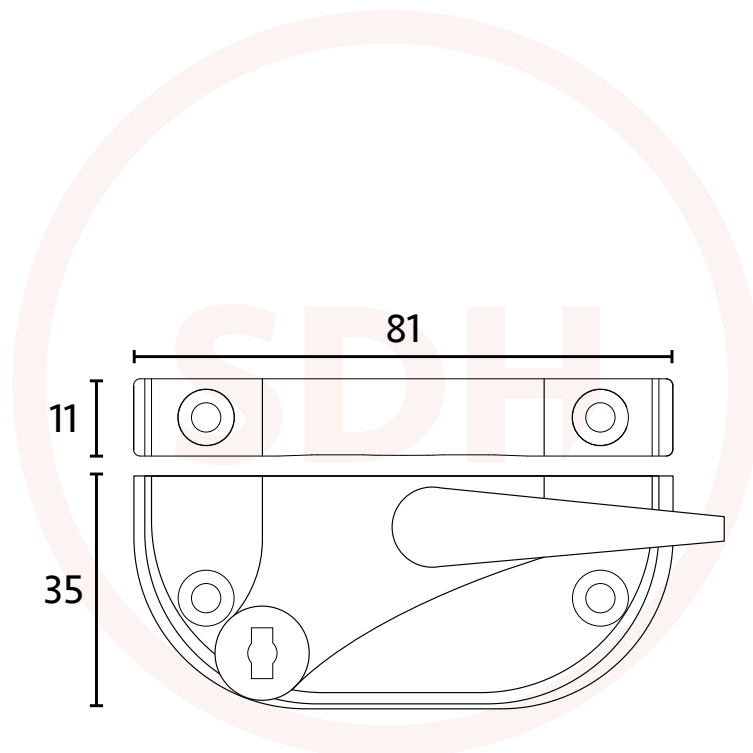

SSF22 SDH Modern Cam Catch and Keep

SASH + DOOR
HARDWARE