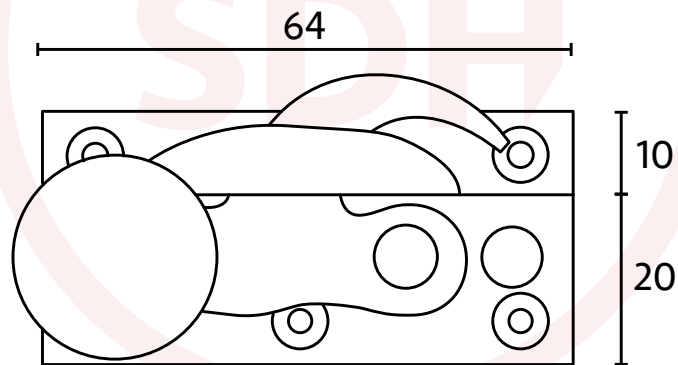

Technical Details

Locking Claw Fastener

SASH + DOOR
HARDWARE