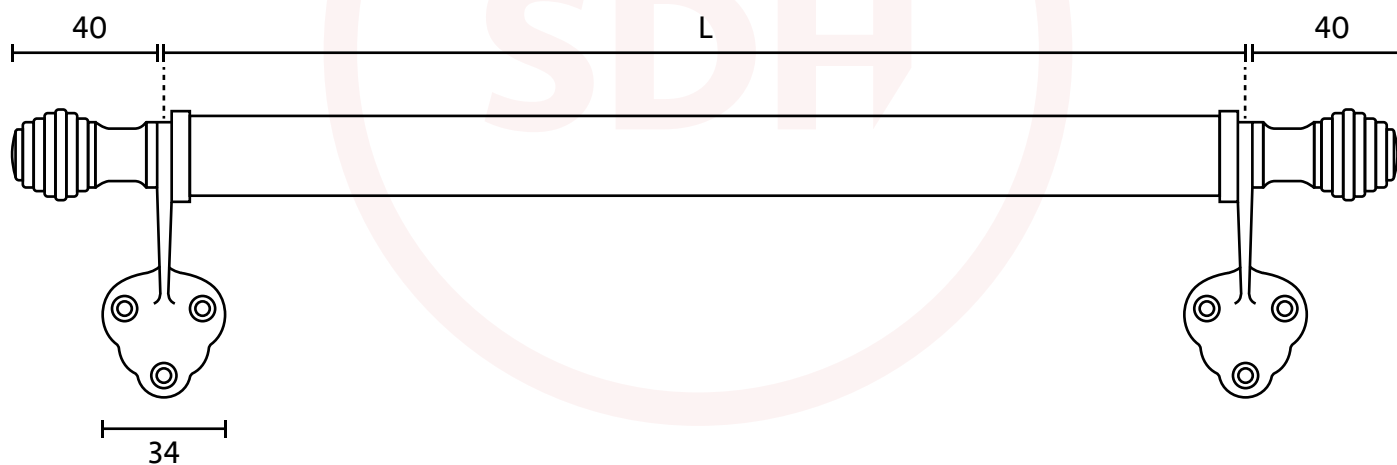

Sash Heritage Victorian Sash Bar with Standard Feet - Reeded Ends

L

140mm

210mm

300mm

450mm

600mm

SASH + DOOR
HARDWARE