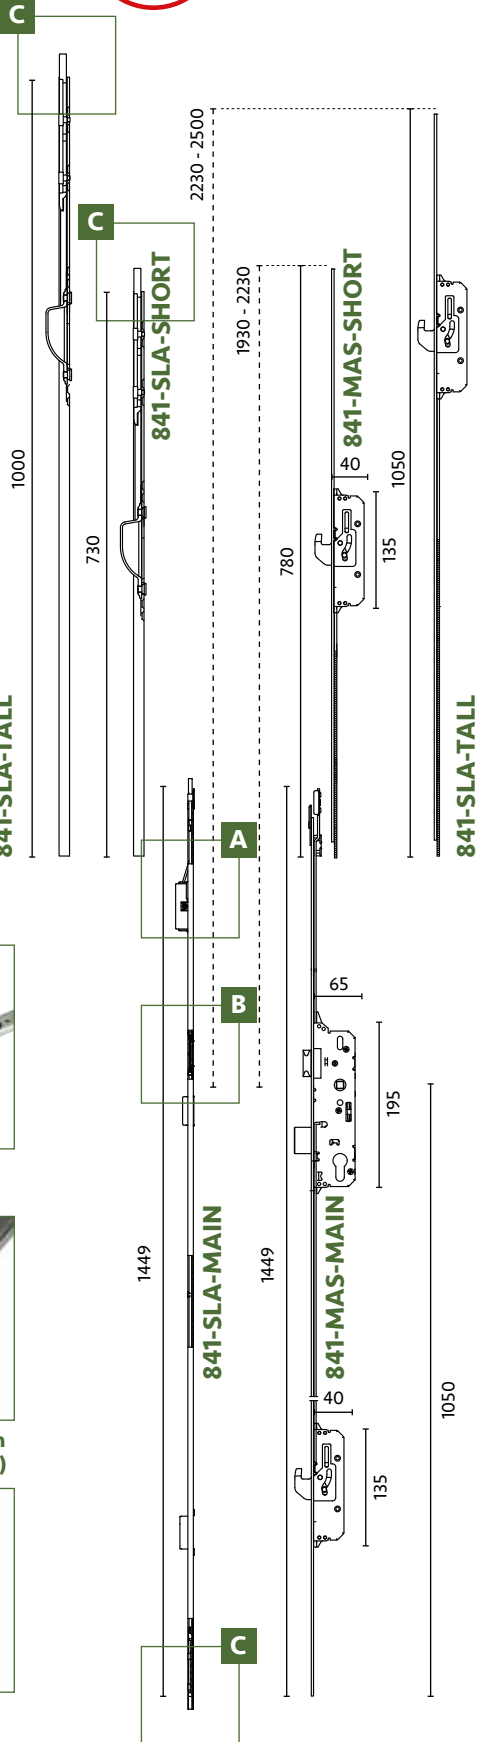

Technical Details

LATCH & LATCH STRIKE

HOOK BOLT, SLAVE AND SHOOTBOLT

Single Handle 841 French Door System

This market leading single handle French Door system is used by some of the leading joineries in the UK and has achieved PAS 24. A continuous slave bolt that is also a keep receiver for the master bolt makes this system easy to fit and highly secure.

- Adjustable on every locking point
- Concealed lever slave operation
- Fully pocketed keeps to hide router hole and protect against water ingress into timber
- Bevelled bottom shootbolt keep
- 35 & 45mm backset available
- 20mm faceplate
- Optional extra non-rebated latch strike ('B' shown below)

Components Codes

FUH-SSKT
Timber Shoot Keep Dome Top

SHORT KIT (1930-2230mm Doors)

CODE	OPTIONS	DESCRIPTION	Qty
841-MAS-MAIN	35 or 45 Backset	856 2 Hook 45mm Door Lock	1
841-MAS-SHORT	-	Fuhr 841 Top Hook Extension for Master Lock for 1930-2230mm Doors	1
841-SLA-MAIN	LH or RH	Fuhr 841 French Door Slave Lock	1
841-SLA-SHORT	LH or RH	Fuhr 841 French Door Slave Extension for 1930-2230mm Doors	1
FUH-SSKT	-	Fuhr Dome Top Timber Shoot Keep	1
FUH-SSKB	-	Fuhr Dome Top Timber Shoot Keep - Bevel For Sill	1

TALL KIT (2230-2500mm Doors)

CODE	OPTIONS	DESCRIPTION	Qty
841-MAS-MAIN	35 or 45 Backset	856 2 Hook 45mm Door Lock	1
841-MAS-TALL	-	Fuhr 841 Top Hook Extension for Master Lock for 2230-2500mm Doors	1
841-SLA-MAIN	LH or RH	Fuhr 841 French Door Slave Lock	1
841-SLA-TALL	LH or RH	Fuhr 841 French Door Slave Extension for 2230-2500mm Doors	1
FUH-SSKT	-	Fuhr Dome Top Timber Shoot Keep	1
FUH-SSKB	-	Fuhr Dome Top Timber Shoot Keep - Bevel For Sill	1