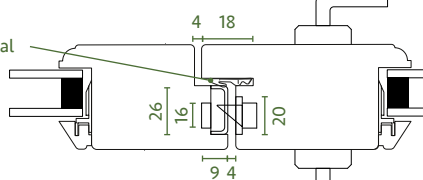

SECTION DRAWINGS

AQ124 weather seal

Optional Latch Strike for Non-Rebated Doors
841 Latch 22 or 29