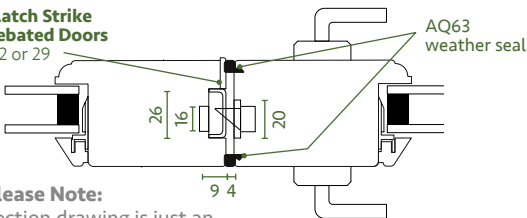

- Adjustable on every locking point
- Concealed lever slave operation
- Fully pocketed keeps to hide router hole and protect against water ingress into timber
- Bevelled bottom shootbolt keep
- 35 & 45mm backset available
- 20mm faceplate
- Optional extra non-rebated latch strike ('B' shown below)

TALK TO US ABOUT TOOLING FROM WHITEHILL

SECTION DRAWINGS

AQ124 weather seal

Optional Latch Strike for Non-Rebated Doors
841 Latch 22 or 29

Please Note:
Section drawing is just an example and not a specification.