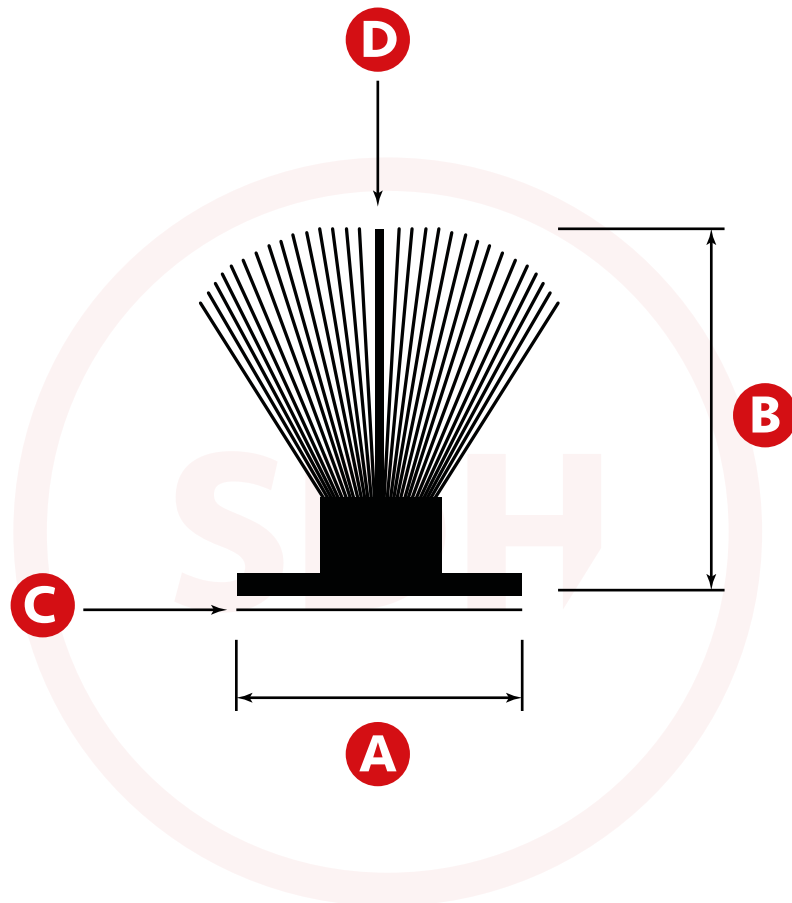

Slide Pile Weatherseals

	A	B	C	D		
Part	Base Width	Brush Height	Coil Length	Self Adhesive	With Fin	Colours Available
PS6	4.8 mm	5 mm	100m	No	Yes	Grey, White, Brown
PS15	4.8 mm	6.5 mm	100m	No	Yes	Grey, White, Brown
PS7	4.8 mm	8.5 mm	100m	No	Yes	Grey, White, Brown
PS200	4.8 mm	12 mm	100m	No	Yes	Grey
PS20	6.7 mm	5 mm	100m	Yes	No	Grey, White
PS21	6.7 mm	7 mm	250m	No	No	Grey
PS22	6.7 mm	11 mm	200m	No	No	Grey
PS23	6.7 mm	12 mm	200m	No	Yes	Grey
PS24	6.9 mm	13 mm	200m	No	No	Grey
PS25	6.9 mm	14 mm	150m	No	No	Grey
PS26	6.7 mm	10 mm	200m	Yes	No	Grey
PS27	5 mm	12 mm	150m	Yes	No	Grey