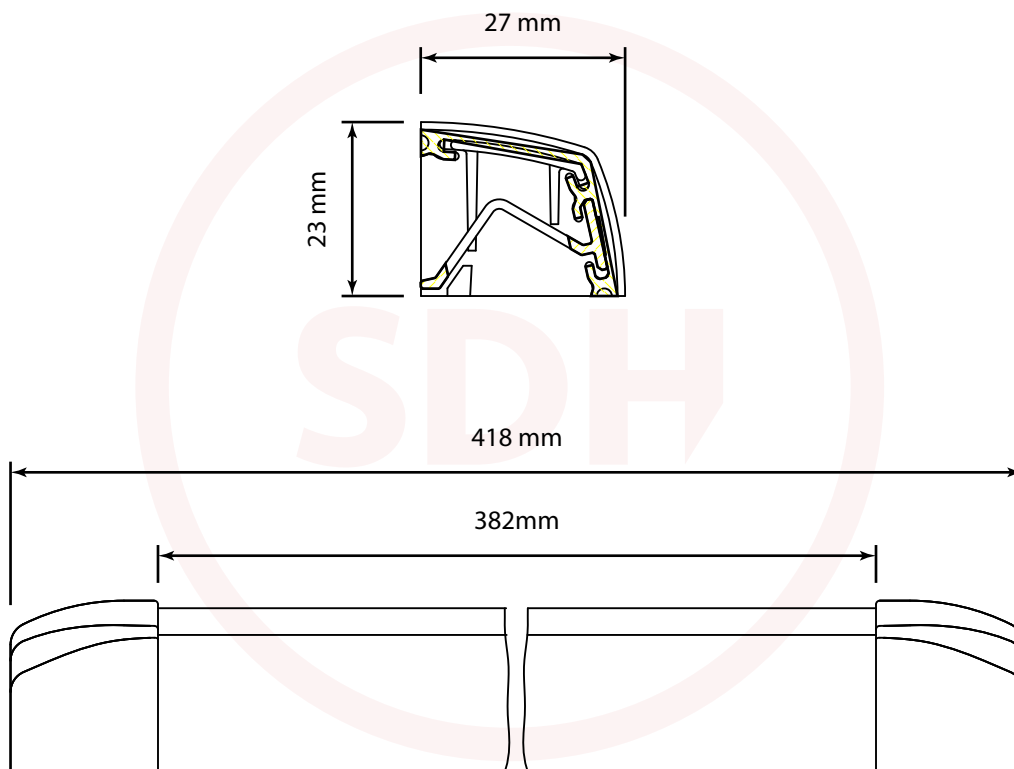

TA5005 Titon SF418 Canopy

SASH + DOOR
HARDWARE