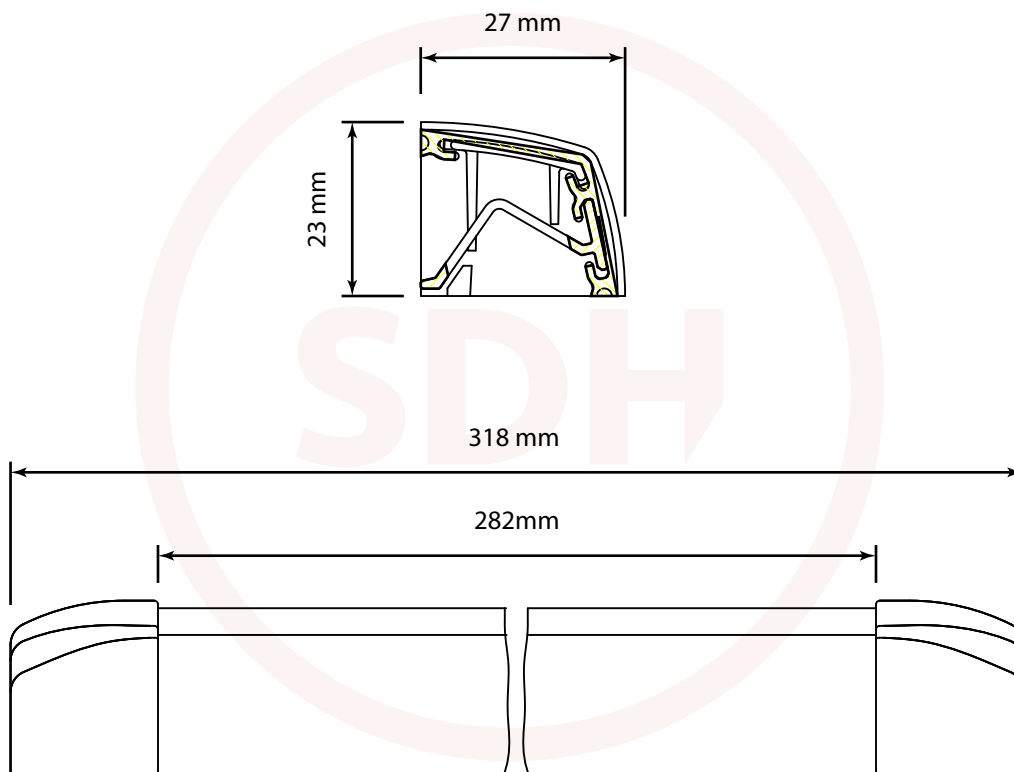

TA5010 Titon SF318 Canopy

SASH + DOOR
HARDWARE