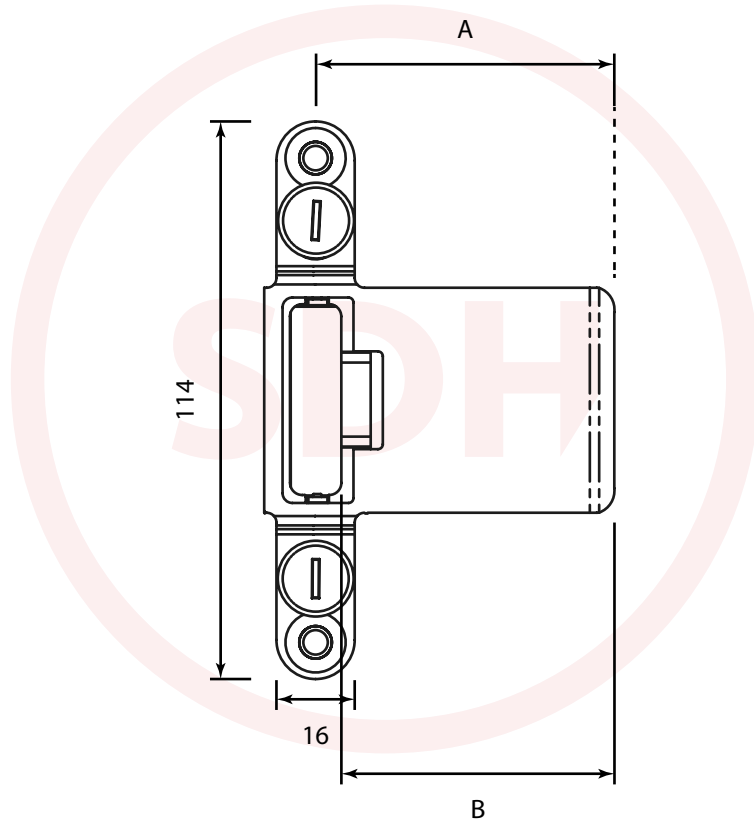

TDBK Latch Strike

SASH + DOOR
HARDWARE

Part	A	B
TDBK56	33mm	28mm
TDBK37	42mm	37mm
TDBK48	53mm	48mm
TDBK65	70mm	65mm
TDBK72	77mm	72mm
TDBK80	85mm	80mm
TDBK85	90mm	85mm
TDBK92	97mm	92mm